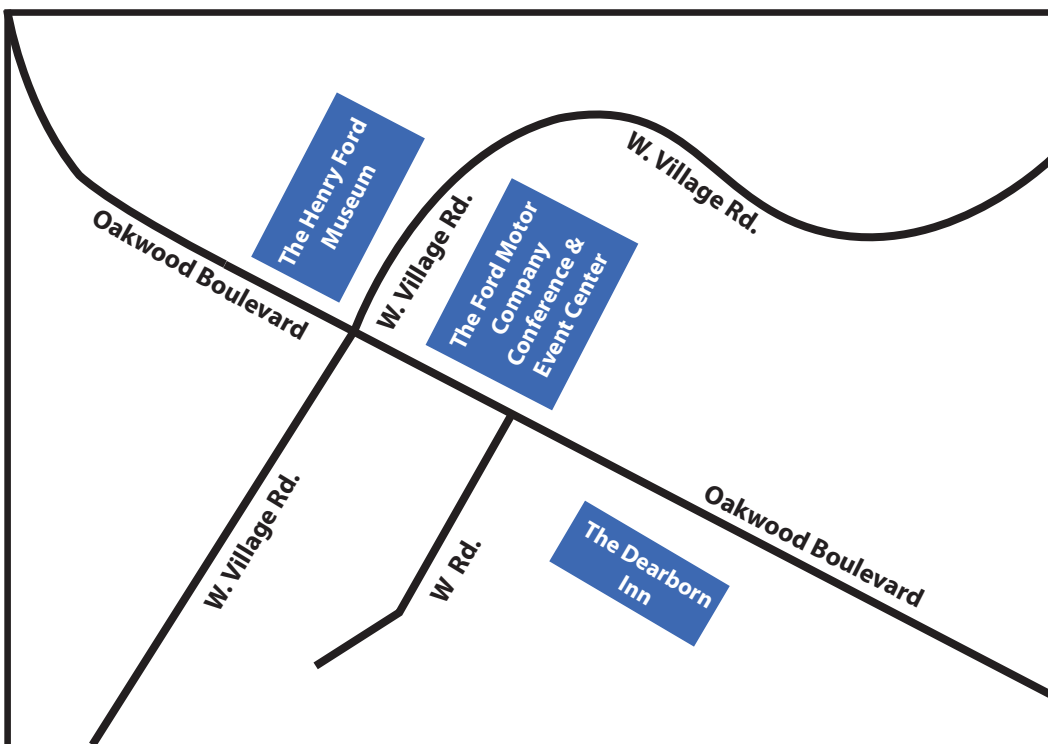

## Directions to the Henry Ford Motor Company Conference & Event Center

### From Detroit Metro Airport:

Take Merriman to the I-94 East ramp towards Detroit, merge onto I-94. Follow I-94 East to M-39 North (Southfield Freeway). Follow the Southfield Freeway to the Rotunda exit. Stay on the service drive and turn left at the first intersection after crossing Rotunda. This is Village Road and the CEC is approximately 2 miles down on the left.

The Ford Motor Company  
Conference & Event Center  
1151 Village Rd.  
Dearborn, MI 48124  
(313) 271-7049

The Dearborn Inn  
20301 Oakwood Blvd.  
Dearborn, MI 48124  
(888) 236-2442