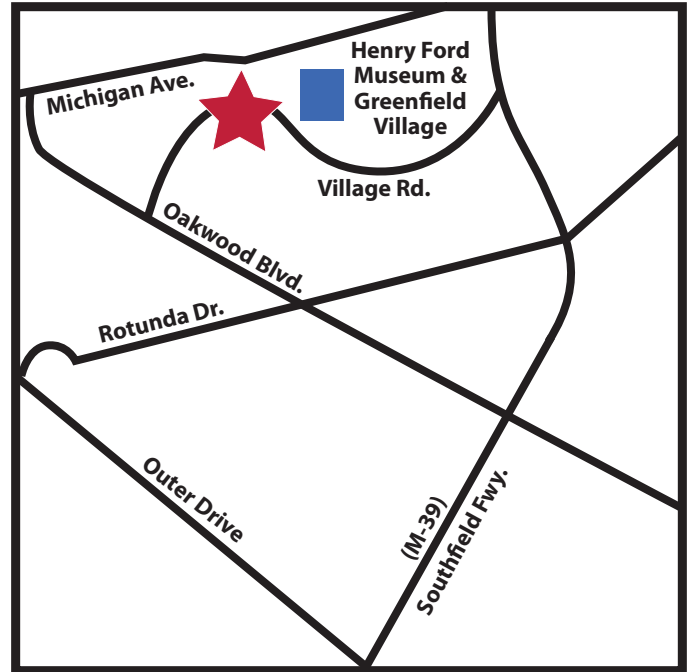

## Directions to the Henry Ford Motor Company Conference & Event Center

### From Detroit Metro Airport:

Take Merriman to the I-94 East ramp towards Detroit, merge onto I-94. Follow I-94 East to M-39 North (Southfield Freeway). Follow the Southfield Freeway to the Rotunda exit. Stay on the service drive and turn left at the first intersection after crossing Rotunda. This is Village Road and the CEC is approximately 2 miles down on the left.

The Ford Motor Company  
Conference & Event Center  
1151 Village Rd.  
Dearborn, MI 48124  
(313) 271-7049

The Dearborn Inn  
20301 Oakwood Blvd.  
Dearborn, MI 48124  
(888) 236-2442