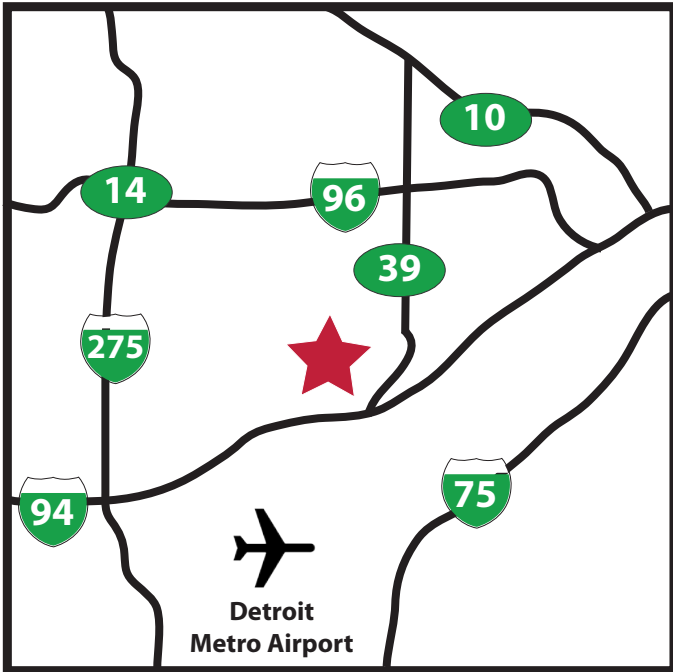

## Directions to the Henry Ford Motor Company Conference & Event Center

### From Detroit Metro Airport:

Take Merriman to the I-94 East ramp towards Detroit, merge onto I-94. Follow I-94 East to M-39 North (Southfield Freeway). Follow the Southfield Freeway to the Rotunda exit. Stay on the service drive and turn left at the first intersection after crossing Rotunda. This is Village Road and the CEC is approximately 2 miles down on the left.

The Ford Motor Company  
Conference & Event Center  
1151 Village Rd.  
Dearborn, MI 48124  
(313) 271-7049

The Dearborn Inn  
20301 Oakwood Blvd.  
Dearborn, MI 48124  
(888) 236-2442